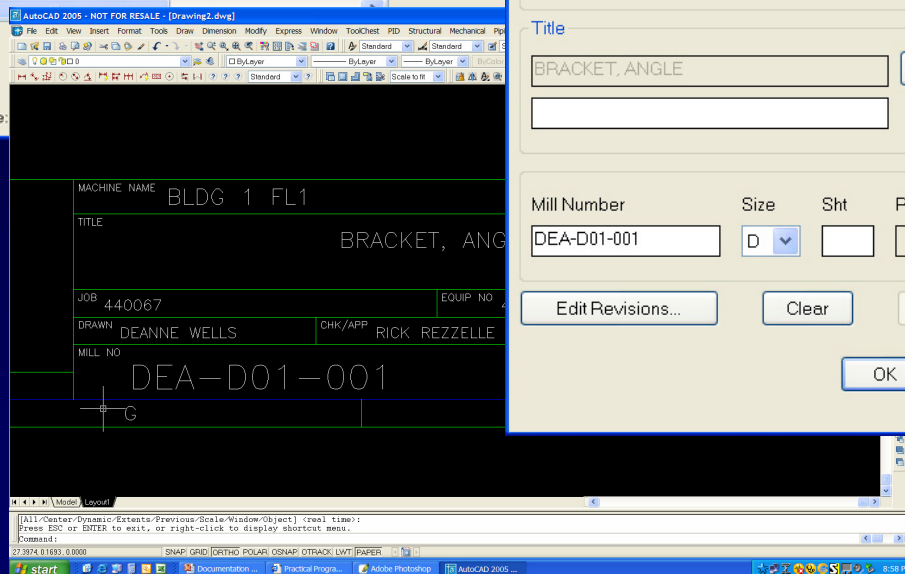

How To Get Started

- Define Goals
- Define Budget
- Establish Procedures & Policies
- Establish Central Filing and Directories
- Define which Documents
- Define User Privileges

Building Work Flow

Bi-directional Communication

Link your database and drawings for seamless integration

Controlling Data in Drawing

Create custom titleblocks and templates for AutoCAD

What is the Cost?

- Software
 - Database – many prepackaged solutions are available
 - AutoCAD – titleblock customizations
- Data Conversion
- Training
- Think for the future...
(other types of documents to control)