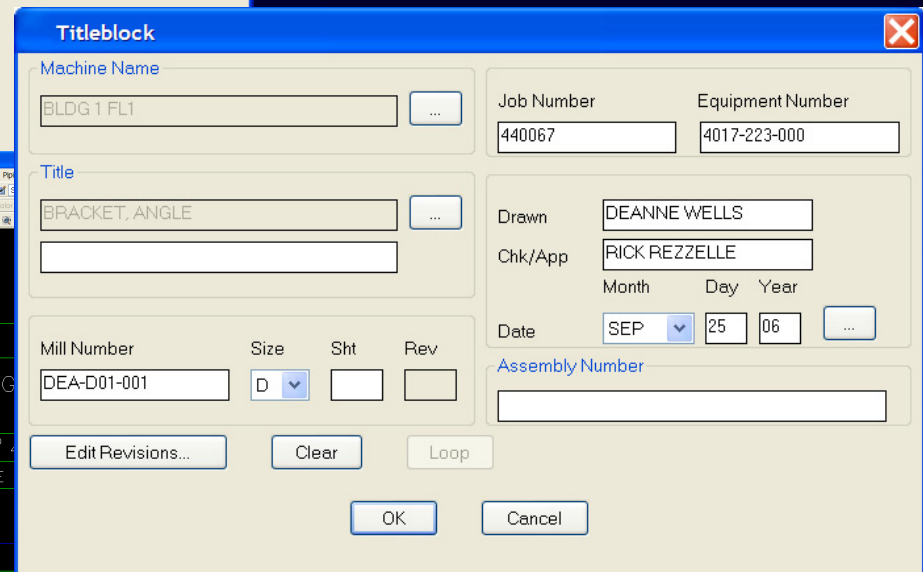

How To Get Started

- Define Goals
- Define Budget
- Establish Procedures & Policies
- Establish Central Filing and Directories
- Define which Documents
- Define User Privileges

Building Work Flow

Bi-directional Communication

Link your database and drawings for seamless integration

Controlling Data in Drawing

Create custom titleblocks and templates for AutoCAD

What is the Cost?

- Software
 - Database – many prepackaged solutions are available
 - AutoCAD – titleblock customizations
- Data Conversion
- Training
- Think for the future...
(other types of documents to control)