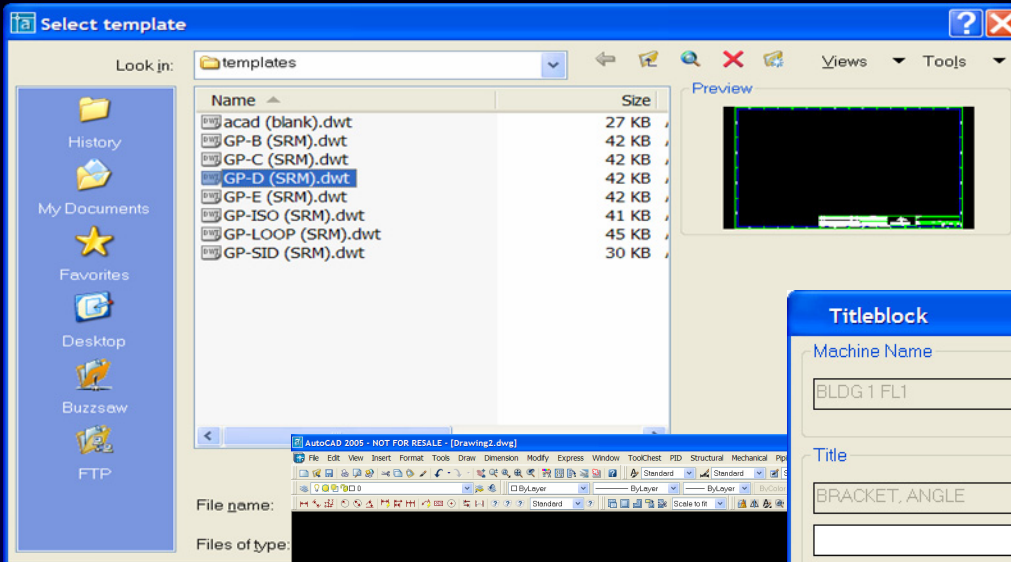

Link your database and drawings for seamless integration

Controlling Data in Drawing

Create custom titleblocks and templates for AutoCAD

What is the Cost?

- Software
 - Database – many prepackaged solutions are available
 - AutoCAD – titleblock customizations
- Data Conversion
- Training
- Think for the future...
(other types of documents to control)